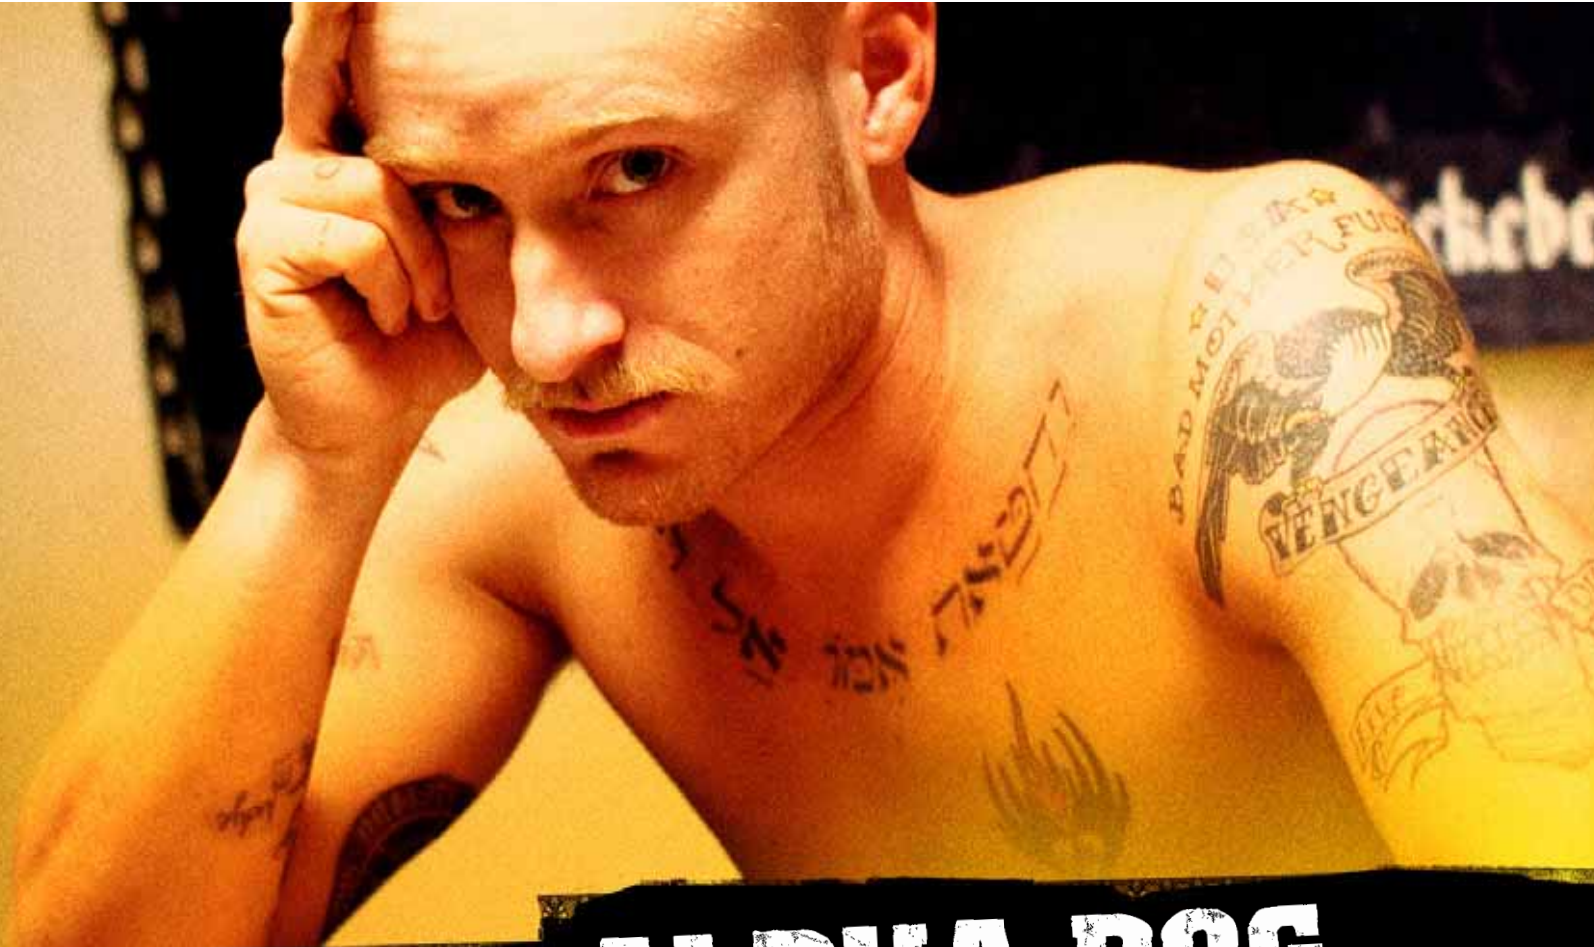

ALPHA DOG

a film by

NICK CASSAVETES

INSPIRED BY TRUE EVENTS

BEN FOSTER SHAWN HATOSY EMILE HIRSCH SHARON STONE JUSTIN TIMBERLAKE ANTON YELCHIN AND BRUCE WILLIS

PATHÉ!